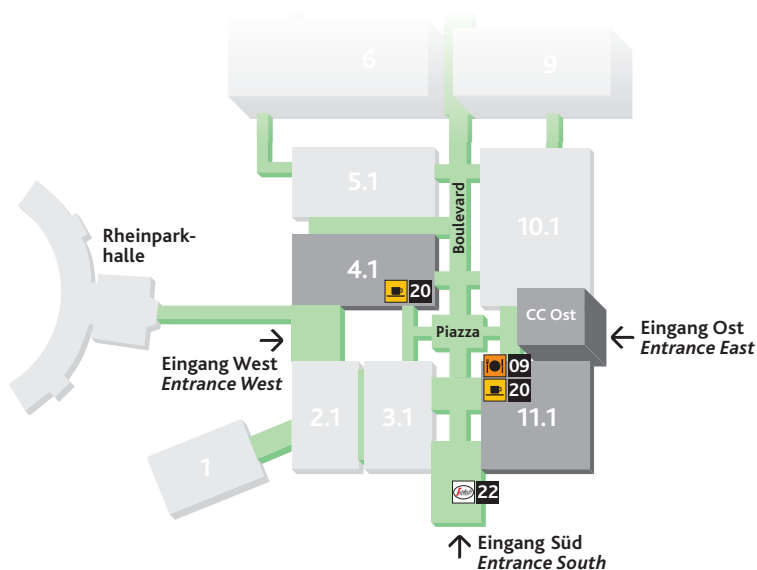

# Ebene 1 · Level 1

## Self Service Restaurants:

- |                           |   |
|---------------------------|---|
| 03 Einstein               | 11:00 – 16:00 h (03.02.2010 geschlossen)<br>11:00 a.m. – 4:00 p.m. (closed at 03.02.2010) |
| 04 Galilei                | 9:00 – 18:00 h<br>9:00 a.m. – 6:00 p.m.   |
| 06 Newton                 | 11:00 – 18:00 h<br>11:00 a.m. – 6:00 p.m.   |
| 08 Pizza & Pasta Da Vinci | 11:00 – 18:00 h<br>11:00 a.m. – 6:00 p.m.   |
| 09 Sushi & Wine           | 11:00 – 18:00 h<br>11:00 a.m. – 6:00 p.m.   |
| 10 Pane & Vino            | 11:00 – 18:00 h<br>11:00 a.m. – 6:00 p.m.   |

## Snack Points:

- |                  |   |
|------------------|---|
| 20 Snack Point   | 9:00 – 18:00 h / *8:00 – 18:00 h<br>9:00 a.m. – 6:00 p.m. / *8:00 a.m. – 6:00 p.m.  |
| 22 Segafredo Bar | 8:00 – 10:00 h / *8:00 – 18:00 h<br>8:00 a.m. – 10:00 a.m. / *8:00 a.m. – 6:00 p.m. |

### Snack Points:

-  **20** Snack Point 9:00 – 18:00 h / \*8:00 – 18:00 h  
9:00 a.m. – 6:00 p.m. / \*8:00 a.m. – 6:00 p.m.
-  **22** Segafredo Bar 8:00 – 10:00 h / \*8:00 – 18:00 h  
8:00 a.m. – 10:00 a.m. / \*8:00 a.m. – 6:00 p.m.