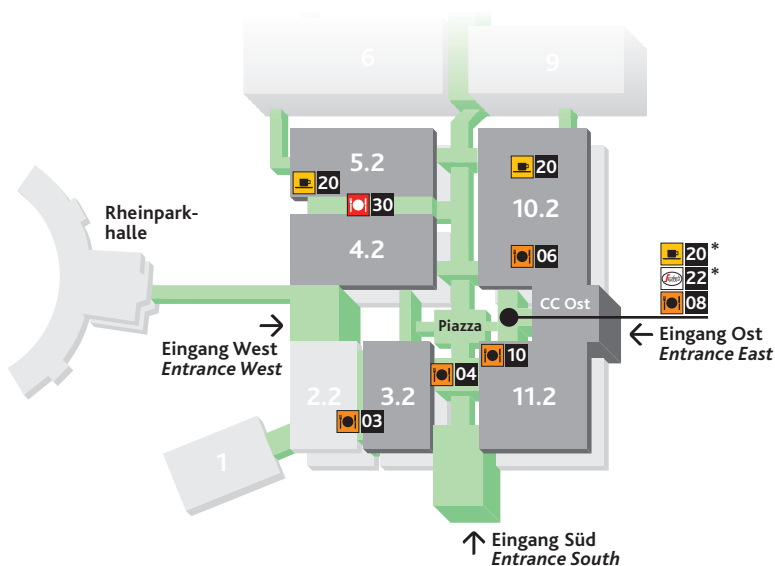

## Self Service Restaurants:

- |                           |   |
|---------------------------|---|
| 03 Einstein               | 11:00 – 16:00 h (03.02.2010 geschlossen)<br>11:00 a.m. – 4:00 p.m. (closed at 03.02.2010) |
| 04 Galilei                | 9:00 – 18:00 h<br>9:00 a.m. – 6:00 p.m.   |
| 06 Newton                 | 11:00 – 18:00 h<br>11:00 a.m. – 6:00 p.m.   |
| 08 Pizza & Pasta Da Vinci | 11:00 – 18:00 h<br>11:00 a.m. – 6:00 p.m.   |
| 09 Sushi & Wine           | 11:00 – 18:00 h<br>11:00 a.m. – 6:00 p.m.   |
| 10 Pane & Vino            | 11:00 – 18:00 h<br>11:00 a.m. – 6:00 p.m.   |

## Snack Points:

- |                  |   |
|------------------|---|
| 20 Snack Point   | 9:00 – 18:00 h / *8:00 – 18:00 h<br>9:00 a.m. – 6:00 p.m. / *8:00 a.m. – 6:00 p.m.  |
| 22 Segafredo Bar | 8:00 – 10:00 h / *8:00 – 18:00 h<br>8:00 a.m. – 10:00 a.m. / *8:00 a.m. – 6:00 p.m. |

### Self Service Restaurants:

-  **03** Einstein 11:00 – 16:00 h (03.02.2010 geschlossen)  
11:00 a.m. – 4:00 p.m. (closed at 03.02.2010)
-  **04** Galilei 9:00 – 18:00 h  
9:00 a.m. – 6:00 p.m.
-  **06** Newton 11:00 – 18:00 h  
11:00 a.m. – 6:00 p.m.
-  **08** Pizza & Pasta Da Vinci 11:00 – 18:00 h  
11:00 a.m. – 6:00 p.m.
-  **09** Sushi & Wine 11:00 – 18:00 h  
11:00 a.m. – 6:00 p.m.
-  **10** Pane & Vino 11:00 – 18:00 h  
11:00 a.m. – 6:00 p.m.

### Snack Points:

-  **20** Snack Point 9:00 – 18:00 h / \*8:00 – 18:00 h  
9:00 a.m. – 6:00 p.m. / \*8:00 a.m. – 6:00 p.m.
-  **22** Segafredo Bar 8:00 – 10:00 h / \*8:00 – 18:00 h  
8:00 a.m. – 10:00 a.m. / \*8:00 a.m. – 6:00 p.m.